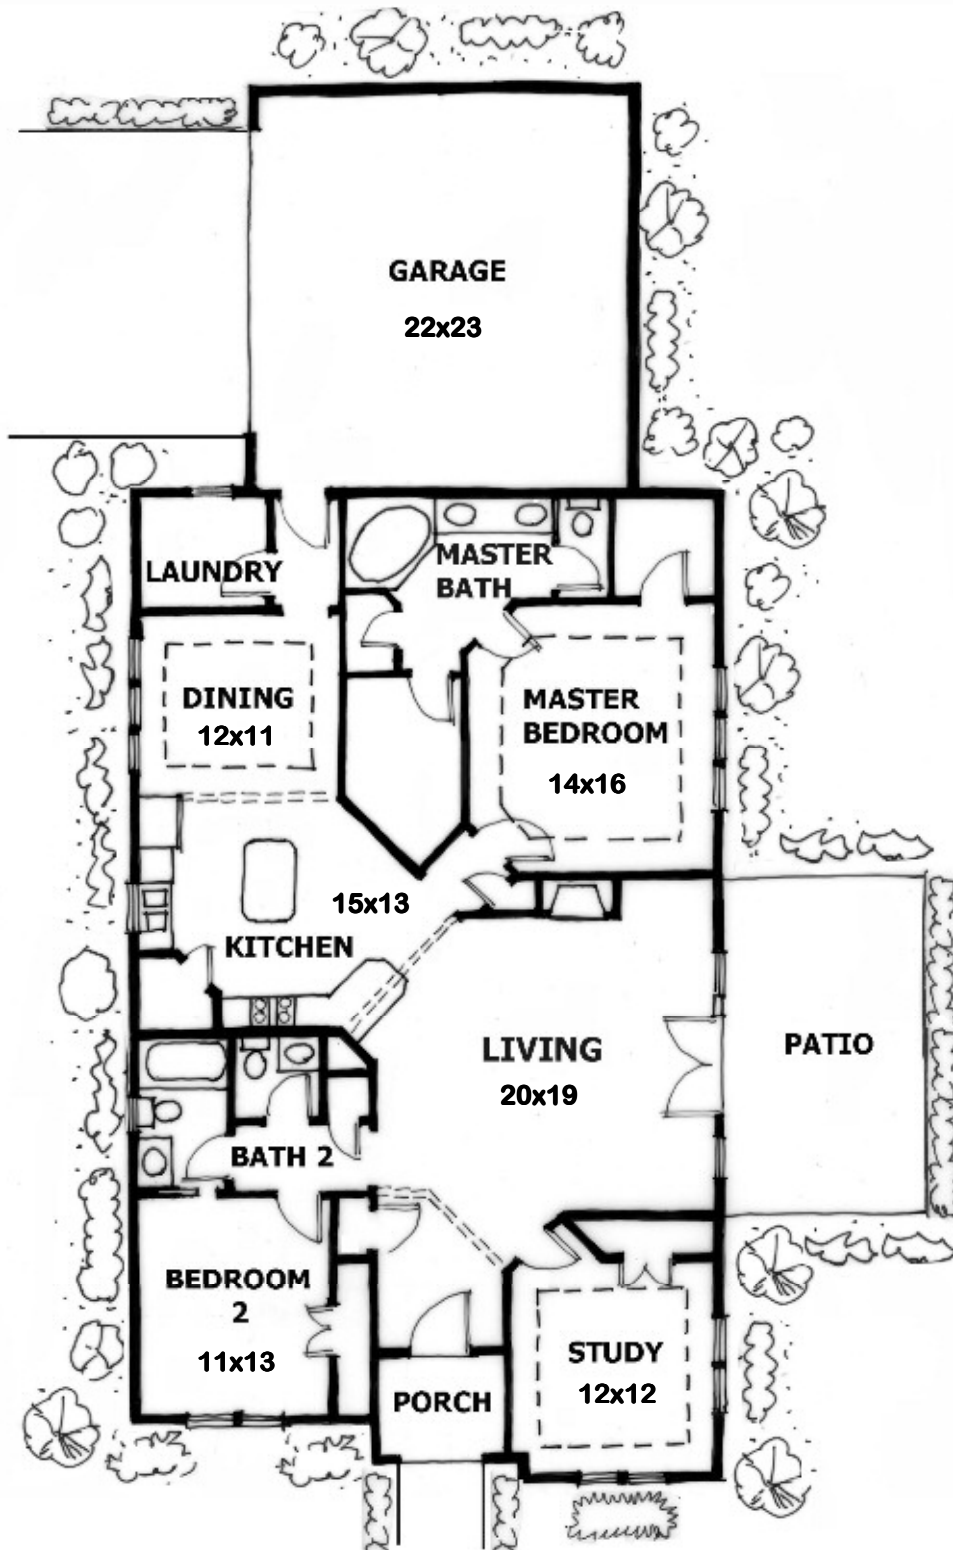

Juniper Cottage

2 Bedroom - 2.5 Bath - 1944 Square Feet
With Study

Juniper Cottage

2 Bedroom - 2.5 Bath
1944 Square Feet
With Study